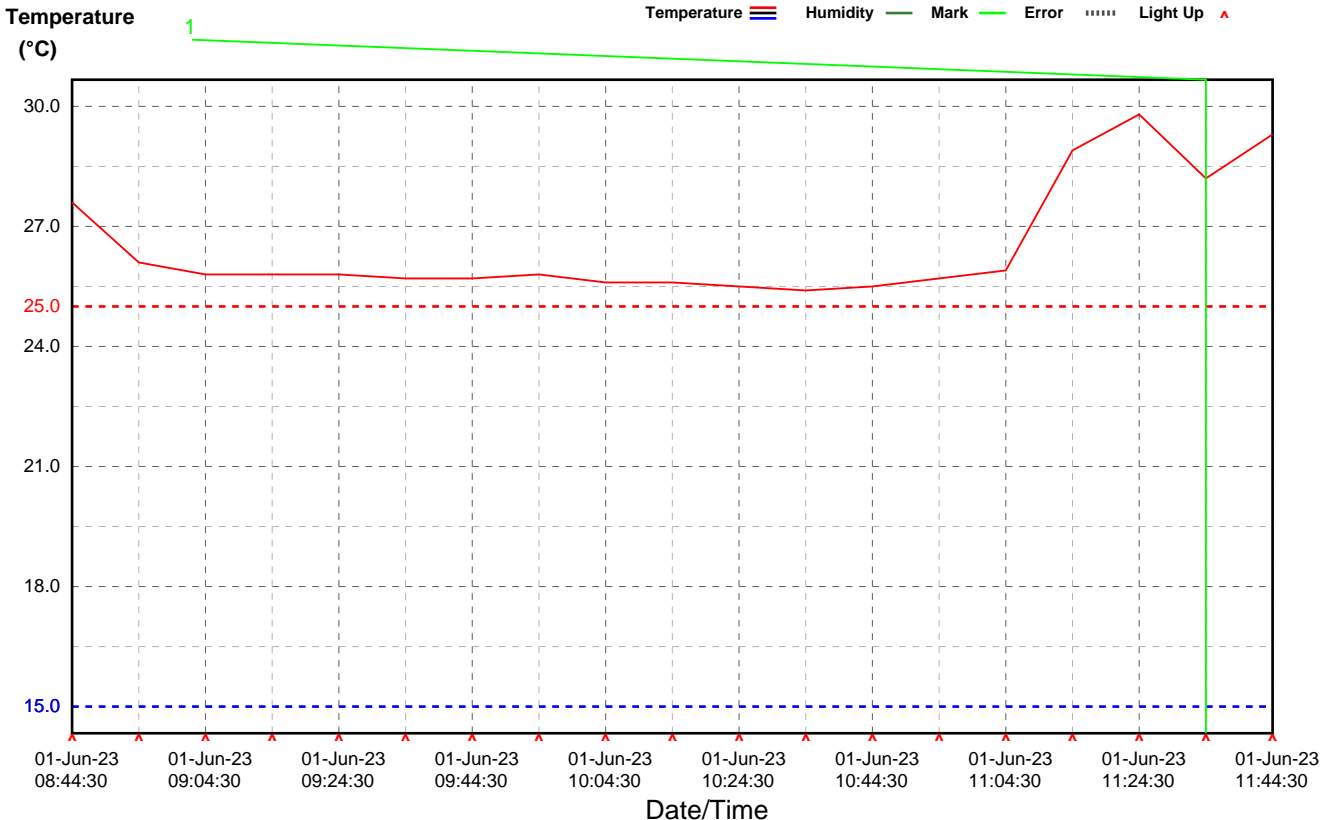

## Device Information

Serial Number: S2T22070045-12	Log Interval: 00H 10M 00S	Temperature Type: °C
Model Number: S2T-000	Start Mode: Manual	Light Detect: Enable
Version: V1.1	Start Delay: 00D 00H 00M 00S	

## Trip Information

Internal ID: 0000001	
Description: Temperature recording.	

## Logging Summary

Start Time: 01-Jun-23 08:44:30	Record Mode: Stop when full	MKT: 26.6 °C
Stop Time: 01-Jun-23 11:54:30	Stop Mode: Stop by Button	Average Value: 26.5 °C
Elapsed Time: 00D 03H 00M 00S	Data Points: 19	Light Up Points: 19
First Alarm(T): 01-Jun-23 08:54:30	Highest(T): 29.8 °C @ 01-Jun-23 11:24:30	Lowest(T): 25.4 °C @ 01-Jun-23 10:34:30

## Marked Events

1: 01-Jun-23 11:34:30 28.2 °C

Alarm Zone	Alarm Delay	Total Time	Max Time	Violations	Status
H3: Not Set					
H2: Not Set					
H1: over 25.0 °C	00D 00H 00M 00S (Sin)	00D 03H 00M 00S	00D 03H 00M 00S @ 01-Jun-23 08:44:30	1	Alarm
SZ: 25.0 to 15.0 °C	unlimited	00D 00H 00M 00S			
L1: below 15.0 °C	00D 00H 00M 00S (Sin)	00D 00H 00M 00S	N/A	0	OK
L2: Not Set					